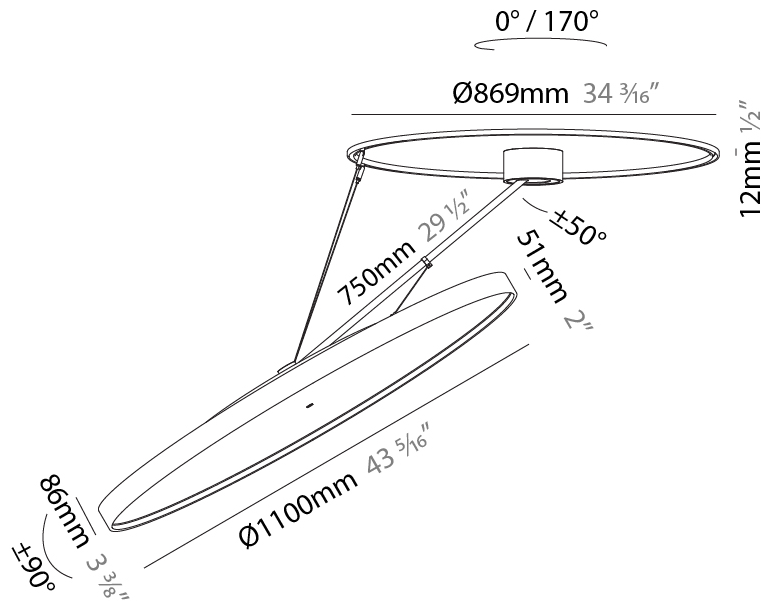

GENERAL

Series: Sign Diva Dancer
Subseries: Sign Diva Dancer Korona
Partner: Prolicht
Division: Architectural
Installation: Suspension
Product Type: Pendant
Mounting Location: Ceiling
Light Distribution: Adjustable

PHYSICAL

Shape: Round
Diameter (mm): 1100
Diameter (in): 43 5/16
Height (mm): 870
Height (in): 34 1/4
Weight (kg): 16.1
Weight (lbs): 35.42
Diffuser: PMMA - Opal / Micro-Prism / Sparkling Secret / Vintage Industrial
Fixture Finish: SSR / BKV / CWI / CRY / HAB / UFT / ITA / RUA / FTG / MYG / LOD / PUS / FRO / FUP / KIA / POP / BLS / SPG / MEY / GOH / CHC / COM / ABZ / JAG / OBR / MOS / ROR
Fixture Material: PMMA / Extruded Aluminum / Steel

ELECTRICAL

Lamp Type: LED (Zhaga Standard)
Input Wattage (W): 169.4
Total Output Wattage (W): 135
Dimming: Tri-Mode (Non-Dimming and Phase Dimming (120Vac only) and 0-10V Dimming)
Driver Included: Yes
Driver Location: Integrated
Driver Type: Constant Current - Universal
Driver Class: Class 2
Input Voltage (V): 120 - 277
Constant Current (MA): 350

LED

Color Temperature (°K): 2700 / 3000 / 4000
Max. Delivered Lumen (lm): 19520 / 19933 / 20340
CRI: >90 CRI
Lamp Life (hrs): 50000

OPTICAL

Adjustability: Rotational Canopy 170°; Tilting Canopy ±50°; Tilting Head ±90°

RATINGS AND CERTIFICATIONS

Certified By: Certified for North American Standards
IP rating: IP20